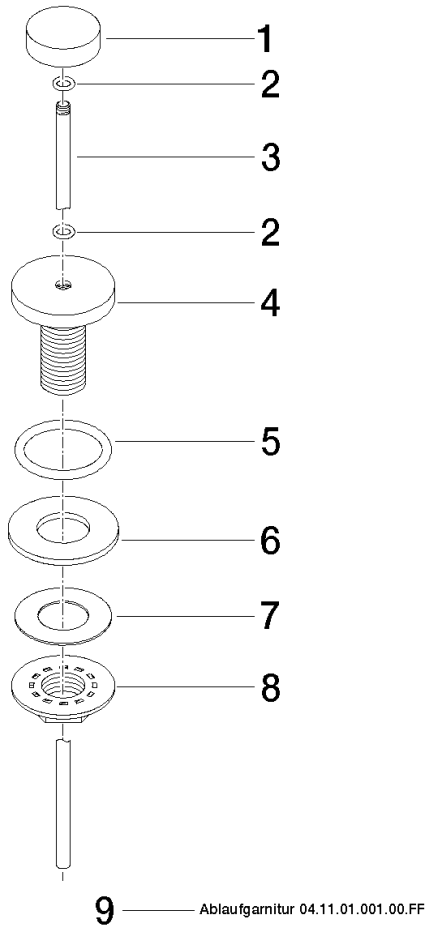

Basin Waste with knob for deck mounting 1 1/4" - Brushed Champagne (22kt Gold)

IMO

10 200 970

Fits: IMO, LULU, MADISON, MEM, TARA, CL.1, LISSÉ, VAIA, META, CYO

	Brushed Champagne (22kt Gold)	10 200 970-46
	Chrome	10 200 970-00
	Brushed Platinum	10 200 970-06
	Platinum	10 200 970-08
	Durabrand (23kt Gold)	10 200 970-09
	Dark Chrome	10 200 970-19
	Light Gold	10 200 970-26
	Brushed Light Gold	10 200 970-27
	Brushed Durabrand (23kt Gold)	10 200 970-28
	Matte Black	10 200 970-33
	Brushed Bronze	10 200 970-42
	Champagne (22kt Gold)	10 200 970-47
	Brushed Chrome	10 200 970-93
	Brushed Dark Platinum	10 200 970-99

Basin Waste with knob for deck mounting 1 1/4" - Brushed Champagne (22kt Gold)

IMO

10 200 970

Only suitable for basins with an overflow.

Basin Waste with knob for deck mounting 1 1/4" - Brushed Champagne (22kt Gold)

IMO

10 200 970

10 200 970

Parts for other finishes can be found here: [Chrome](#)

Spare parts list

No.	Item Number	Name	Quantity used	Delivery time
1	09 21 33 001-46	handle	1	30
2	09 14 10 007 90	seal	2	2
3	09 31 09 004-46	pull-rod	1	30
4	09 18 40 022-46	sleeve	1	30
5	09 14 10 095 90	seal	1	2
6	09 14 05 012 90	seal	1	2
7	09 14 40 001 90	seal	1	60
8	09 23 10 010 90	nut	1	2
9	90 11 01 001 00-46	pop-up waste	1	30